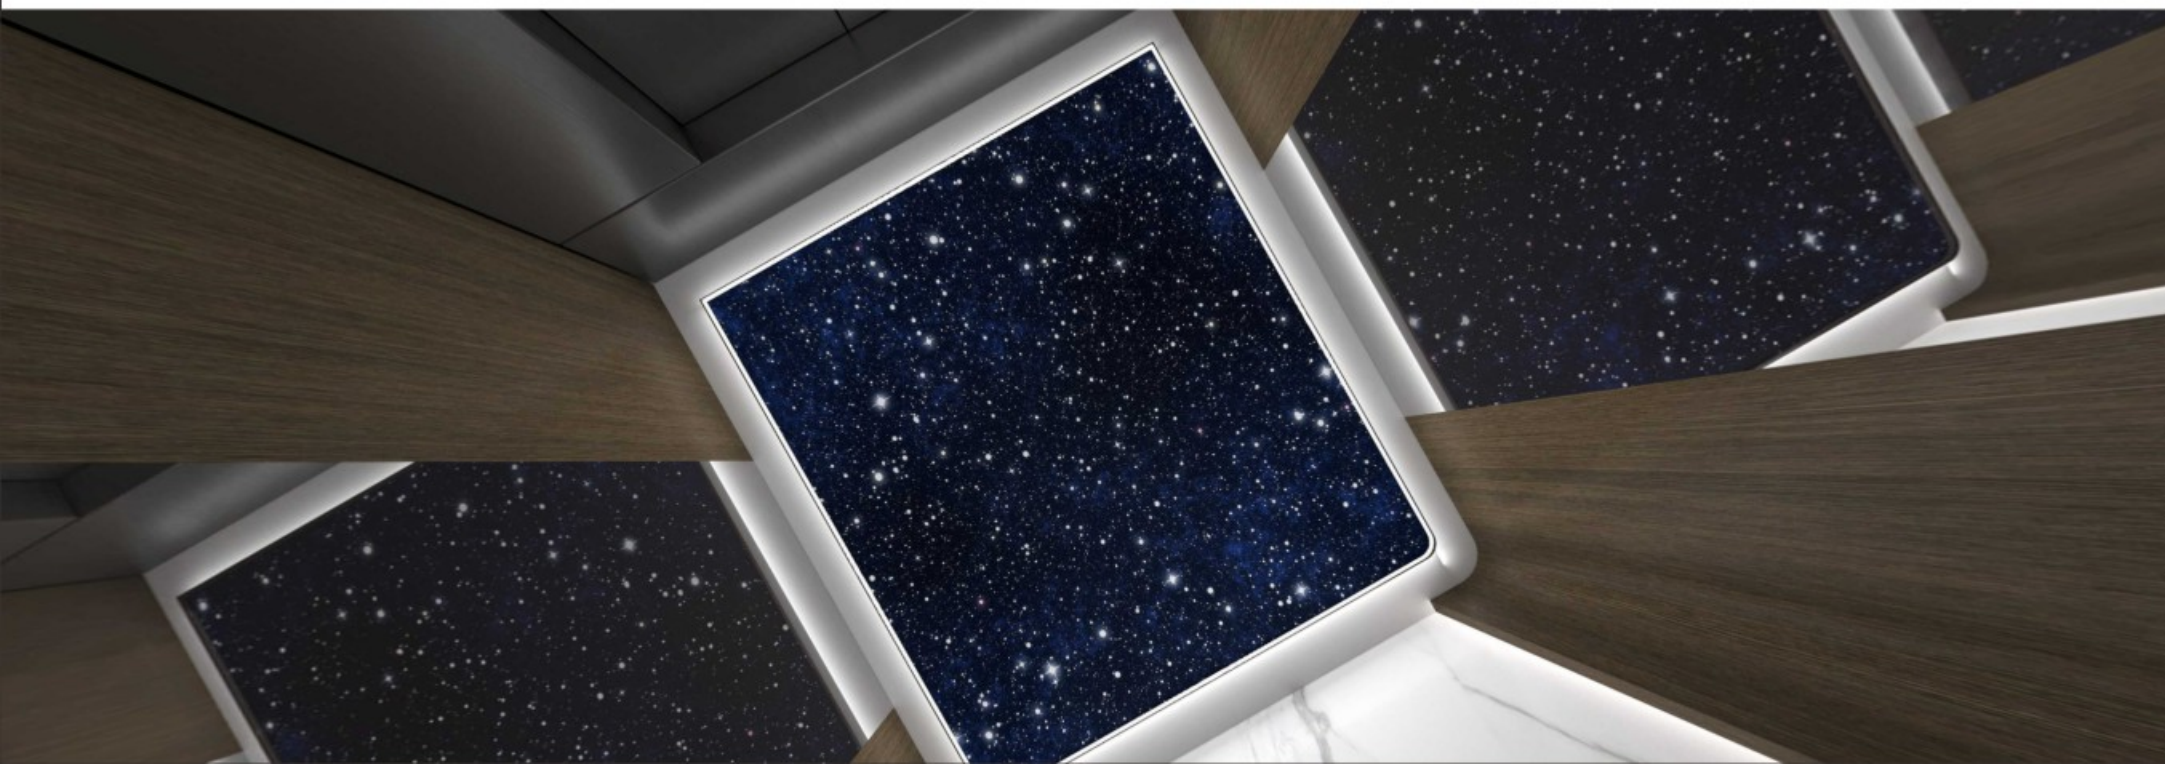

Ceiling & Floor Decoration Series

吊顶&地板装潢系列

地板系列 Flooring series

岩板

大理石

PVC

扶手系列 Handrail series