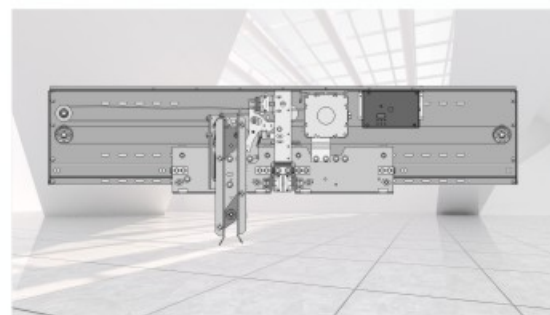

### 智能控制系统 Intelligent control system

高智能高集成度的新一代家用梯控制柜，不仅具备一体机控制器的全部标配功能，同时将ARD功能与物联网技术纳入其中。

The new generation of household ladder control cabinet with high intelligence and high integration not only has all the standard functions of the all-in-one controller, but also integrates the ARD function and the Internet of things technology.